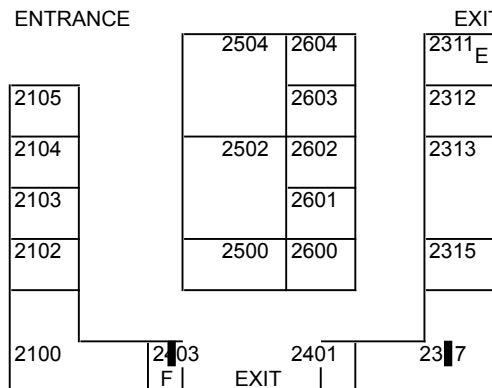

Sun 5pm - 9pm
Mon 9am - 12pm

HIGH DESERT HOME SHOWS
PO Box 3994

Apple Valley CA 92307

PH 760-949-0822

FX 760-946-5341

www.highdeserthomeshows.com

GRAPHIC
NOT TO SCALE

F = Fire Extinguisher Cat
E = Electrical Panel
Maintain Access - Keep C