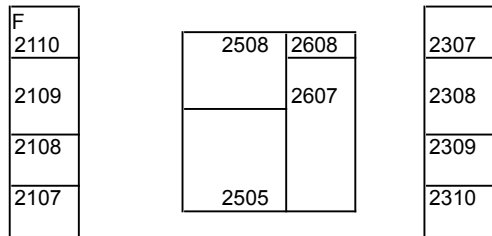

Sun 5pm - 9pm
Mon 9am - 12pm

HIGH DESERT HOME SHOWS
PO Box 3994

Apple Valley CA 92307

PH 760-949-0822

FX 760-946-5341

www.highdeserthomeshows.com

GRAPHIC
NOT TO SCALE

F = Fire Extinguisher Cat
E = Electrical Panel
Maintain Access - Keep C