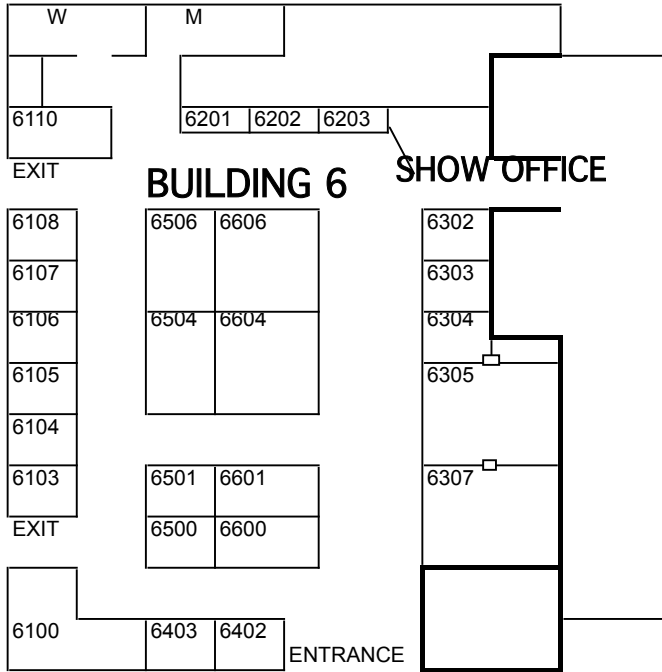

26th Annual High Desert Home Improvement & Lifestyle Show

NOV 5, 6 & 7 2010

At the Fairgrounds in Victorville CA

Move-in

Thurs 9am - 9pm
Fri 9am - 12pm

Show

Fri 1pm - 7pm
Sat 10am - 6pm
Sun 10am - 5pm

Move-out