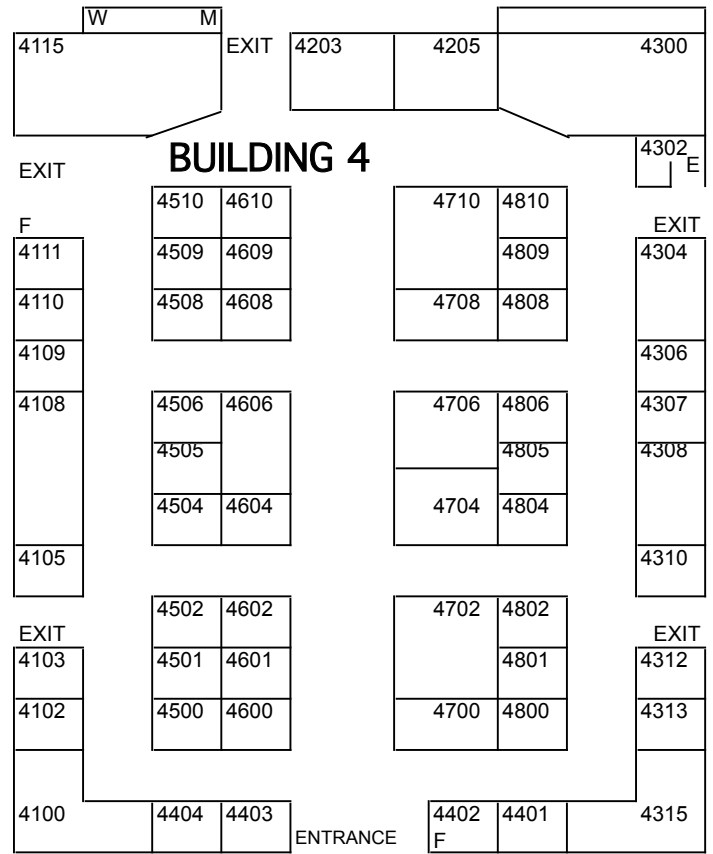

26th Annual High Desert Home Improvement & Lifestyle Show

NOV 5, 6 & 7 2010

At the Fairgrounds in Victorville CA

Move-in

Thurs 9am - 9pm
Fri 9am - 12pm

Show

Fri 1pm - 7pm
Sat 10am - 6pm
Sun 10am - 5pm

Move-out