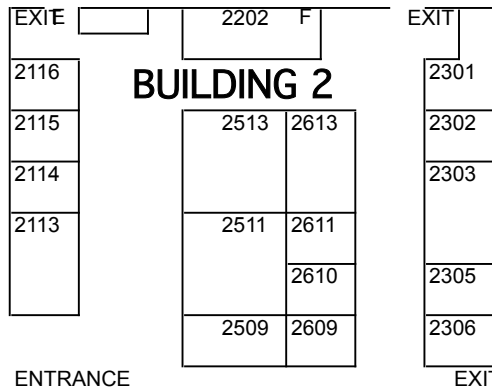

26th Annual High Desert Home Improvement & Lifestyle Show

NOV 5, 6 & 7 2010

At the Fairgrounds in Victorville CA

Move-in

Thurs 9am - 9pm
Fri 9am - 12pm

Show

Fri 1pm - 7pm
Sat 10am - 6pm
Sun 10am - 5pm

Move-out