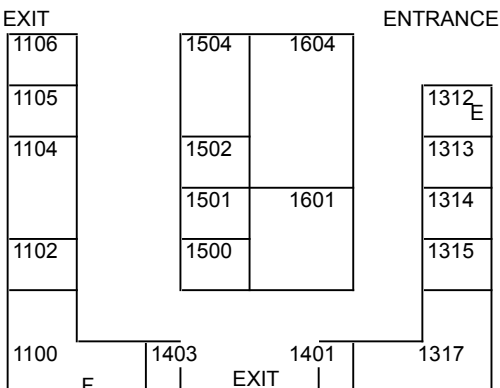

Sun 5pm - 9pm
Mon 9am - 12pm

HIGH DESERT HOME SHOWS
PO Box 3994

Apple Valley CA 92307

PH 760-949-0822

FX 760-946-5341

www.highdeserthomeshows.com

GRAPHIC
NOT TO SCALE

F = Fire Extinguisher Cat
E = Electrical Panel
Maintain Access - Keep C