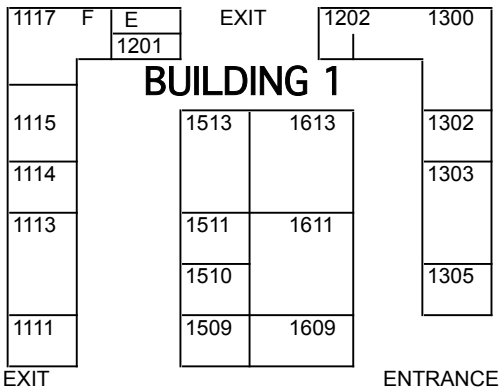

26th Annual High Desert Home Improvement & Lifestyle Show

NOV 5, 6 & 7 2010

At the Fairgrounds in Victorville CA

Move-in

Thurs 9am - 9pm
Fri 9am - 12pm

Show

Fri 1pm - 7pm
Sat 10am - 6pm
Sun 10am - 5pm

Move-out